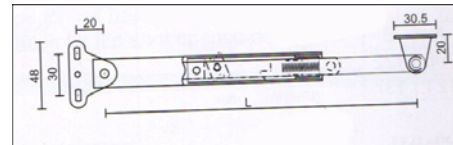

**PDG-501 (heavy)  
ZINC DOOR GUARD**

Finish -SS,AB

**PKG=10 PCS**

**PDG-506 DOOR LATCH - SS-304**

Finish - SS  
**10 PCS PKG**

**PDG-509 DOOR GUARD**

SS-304 Finish - SS  
KG FOR TOW PCS HINGE

<b>SMALL 200 MM</b>	<b>5 TO 7 KG</b>
<b>BIG 290 MM</b>	<b>7 TO 10 KG</b>