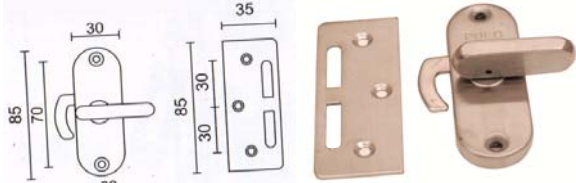

**PDS-116 DOOR STOP**

**METAL : ZINC**  
**Finish - SS,cp**  
**20 PCS PKG**

**PDS-117 DOOR STOP  
INVESTMENT CAST  
( SS-201)**

Finish : CP

**PDG-005  
SS SLIDING DOOR STOPER**

<b>SMALL</b>	<b>LARGE</b>
<b>PKG =20 PCS</b>	<b>PKG =10 PCS</b>

**PDG-501 (heavy)  
ZINC DOOR GUARD**

Finish -SS,AB

**PKG=10 PCS**

**PDG-506 DOOR LATCH - SS-304**

Finish - SS  
**10 PCS PKG**

**PDG-509 DOOR GUARD**

SS-304 Finish - SS  
KG FOR TOW PCS HINGE

<b>SMALL 200 MM</b>	<b>5 TO 7 KG</b>
<b>BIG 290 MM</b>	<b>7 TO 10 KG</b>