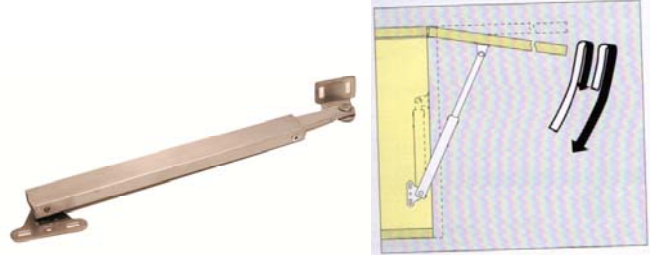

**PDG-501 (heavy)  
ZINC DOOR GUARD**

Finish -SS,AB

**PKG=10 PCS**

**PDG-506 DOOR LATCH - SS-304**

Finish - SS  
**10 PCS PKG**

**PDG-509 DOOR GUARD**

SS-304 Finish - SS  
KG FOR TOW PCS HINGE

<b>SMALL 200 MM</b>	<b>5 TO 7 KG</b>
<b>BIG 290 MM</b>	<b>7 TO 10 KG</b>