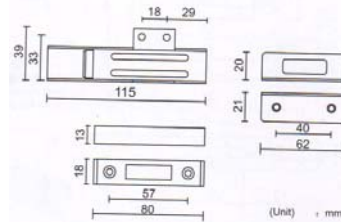

PDG-507 DOOR GUARD LATCH

SS-304
Finish - SS
10 PCS PKG