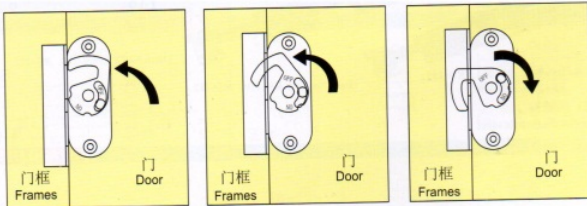

**PDG-501 (heavy)  
ZINC DOOR GUARD**

Finish -SS,AB

**PKG=10 PCS**

**PDG-506 DOOR LATCH - SS-304**

Finish - SS  
**10 PCS PKG**

**PDG-509 DOOR GUARD**

SS-304 Finish - SS  
KG FOR TOW PCS HINGE

<b>SMALL 200 MM</b>	<b>5 TO 7 KG</b>
<b>BIG 290 MM</b>	<b>7 TO 10 KG</b>