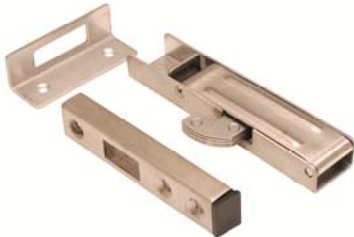

**PDS-116 DOOR STOP**

**METAL : ZINC**  
**Finish - SS,cp**  
**20 PCS PKG**

**PDS-117 DOOR STOP  
INVESTMENT CAST  
( SS-201)**

Finish : CP

**PDG-005  
SS SLIDING DOOR STOPER**

<b>SMALL</b>	<b>LARGE</b>
<b>PKG =20 PCS</b>	<b>PKG =10 PCS</b>

**PDG-501 (heavy)  
ZINC DOOR GUARD**

Finish -SS,AB

**PKG=10 PCS**

**PDG-506 DOOR LATCH - SS-304**

Finish - SS  
**10 PCS PKG**

**PDG-509 DOOR GUARD**

SS-304 Finish - SS  
KG FOR TOW PCS HINGE

<b>SMALL 200 MM</b>	<b>5 TO 7 KG</b>
<b>BIG 290 MM</b>	<b>7 TO 10 KG</b>

**PDG-508 DOOR GUARD HOOK TYPE SS-304**

Finish - SS  
**10 PCS PKG**

**PDG-507 DOOR GUARD LATCH**

SS-304  
Finish - SS  
**10 PCS PKG**

**PDG-510 BABY LATCH**

SS-304 Finish - SS

**10 PCS PKG**

**PDH-032  
DOOR HOLDER**