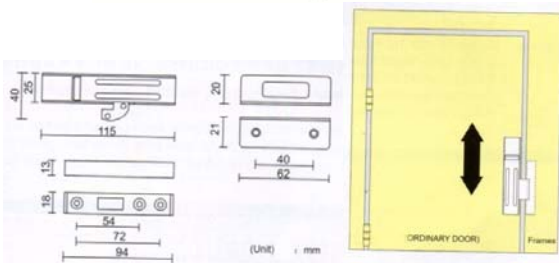

PDG-508 DOOR GUARD HOOK TYPE SS-304

Finish - SS
10 PCS PKG