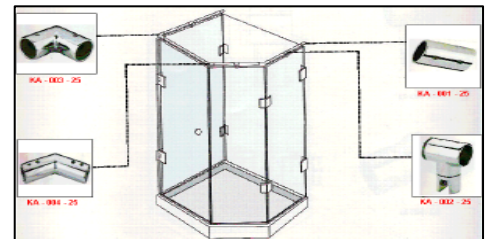

MATERIAL-BRASS
Finish : SS
25 MM   **32 MM**