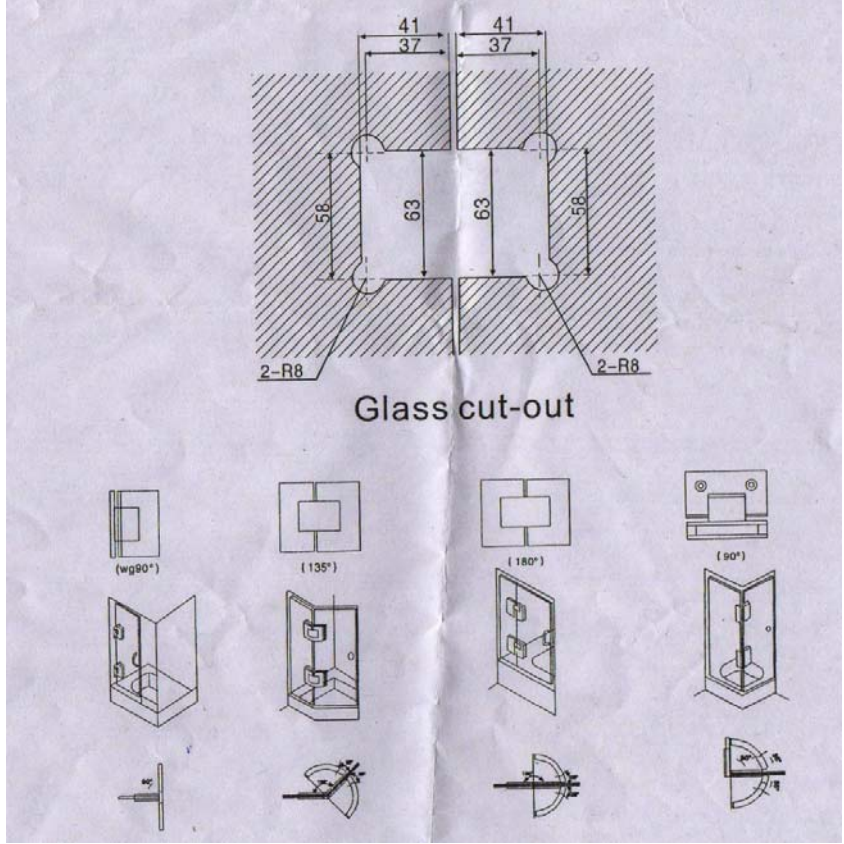

**PPH-1027 (PULL HANDLE) (GLOSSY) SS-304**

Finish : SS & CP  
**Size**    **SET**  
**22X200X450 MM**

**SHOWER DOOR HINGE:**

Technical Details For item no- PSH-010, PSH-011, PSH-012, PSH-013, PSH-014.

- >check that wall is strong enough to hold door weight
- > Suitable for 8 or 10 mm glass thickness.
- > Maximum glass door width is 1000 mm
- > Maximum glass door weight is 45 kg
- > Hinges are double action and non-handed.
- > Door self closes from approximately 30 degree.

**Finish – SHINE POLISH**

**PSH-013**

**( 90° GLASS TO GLASS  
SHOWER HINGE)( SS-304 )**

**Finish – SHINE POLISH**

**PSH-014 (SS-304 ) FIX  
CLAMP**

**Finish – SHINE POLISH**

<p><b>PSH-005</b> <b>WALL TO GLASS</b></p>  <p><b>90* SHOWER HINGE</b> <b>HALF PLATE SUITABLE</b> <b>SS-304 SUITABLE FOR</b> <b>10 TO 12 MM GLASS</b> <b>Finish - SS MATT</b></p>	<p><b>PSH-007</b> <b>GLASS TO GLASS SHOWER HINGES</b></p>  <p><b>135*OPEN ( SS-304 )</b> <b>SUITABLE FOR 10 TO 12 MM GLASS</b> <b>Finish - SS MATT</b></p>	<p><b>PSH-007-2</b> <b>( 90° GLASS TO GLASS</b> <b>SHOWER HINGE)( SS-304 )</b></p>  <p><b>Finish – SS MATT</b></p>
<p><b>PSH- 006</b> <b>WALL TO GLASS</b></p>  <p><b>90* SHOWER HINGE ( SS-304 )</b> <b>SUITABLE FOR 10 TO 12 MM GLASS</b> <b>Finish - SS MATT</b></p>	<p><b>PSH-008</b> <b>GLASS TO GLASS SHOWER HINGES</b></p>  <p><b>180* OPEN ( SS-304 )</b> <b>SUITABLE FOR 10 TO 12 MM GLASS</b> <b>Finish - SS MATT</b></p>	<p><b>PSH-009</b> <b>SHOWER HINGES 0° fixing</b></p>  <p><b>( SS- 304 )</b> <b>FOR 10 TO 12 MM GLASS</b> <b>Finish : SS MATT</b></p>
 <p><b>PPS-100 H TYPE ONE SIDE</b> <b>SEAL</b> <b>suitable for 12 mm glass</b> <b>SIZE : 2150 mm</b></p>	<p><b>PPS-101 U TYPE SEAL</b></p>  <p><b>suitable for 12 mm glass</b> <b>SIZE : 2150 mm</b></p>	<p><b>PPS-102 F TYPE PVC SEAL</b></p>  <p><b>suitable for 12 mm glass</b> <b>SIZE : 2150 mm</b></p>
<p><b>PPS-103 MAGNET SEAL</b></p>  <p><b>suitable for 12 mm glass</b> <b>SIZE : 2150 mm</b></p>		