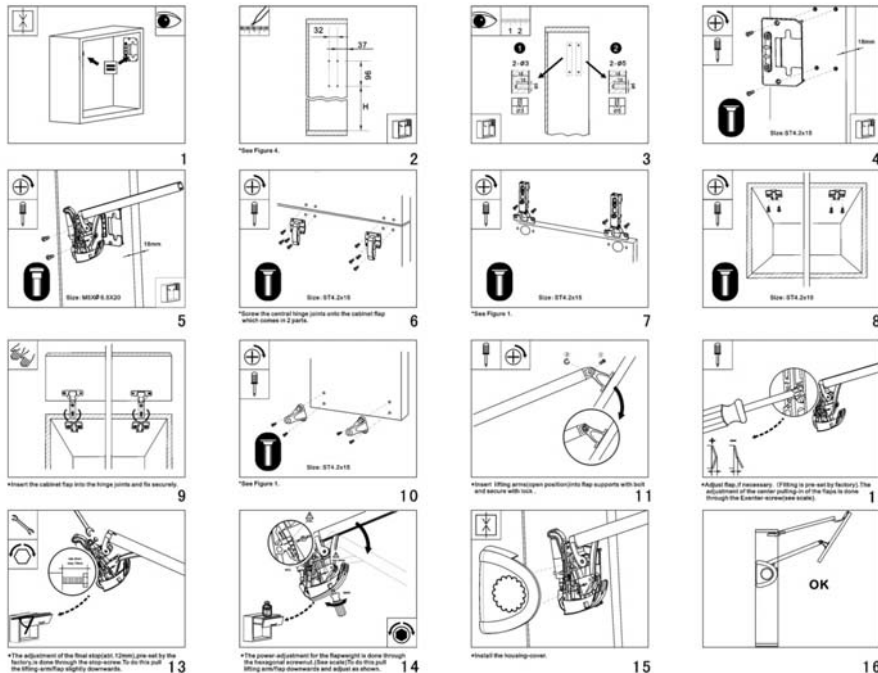

SFD 024

SFD-024 DOUBLE DOOR SOFT DORN STAY

Door height	D	H	K	T	V	
550	105*	18	320	550	58	321.5
600	105*	18	320	600	58	348
650	105*	68	370	650	58	370
720	105*	78	380	720	58	404

Figure 4