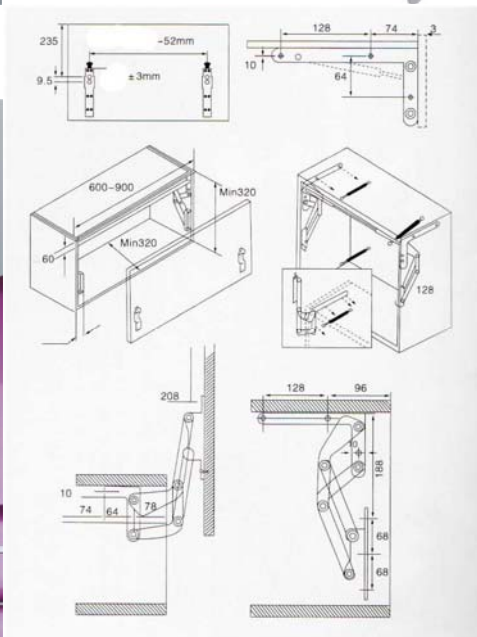

Figure 1

Figure 2

Figure 3

Door height	D	H	K	T	V	
550	105*	18	320	550	58	321.5
600	105*	18	320	600	58	348
650	105*	68	370	650	58	370
720	105*	78	380	720	58	404

*Max. Angle: 105°
 *Design for particle board and MDF board.
 *View of right carcass inner side. (left side symmetrical)

Figure 4

POLO HARDWARE COLLECTION

website : www.princepolo.in

[55]

SFD-026 GAS SPRING SOFT DOWN OPEN-8 KG PER SET

SFD-028 SOFT DOWN STAY

weight capacity = 8 kg

length of the bar = 60 to 90 cm

materials = zinc alloy + iron + plastic

SFD-027 SOFT DOWN STAY-- LIGHT DUTY, & HEAVY DUTY

material = electrolytic plate + plastic + aluminium + iron

cabinet deep = >240 mm

maximum weight = 6 kg PER PCS

DOOR SIZE