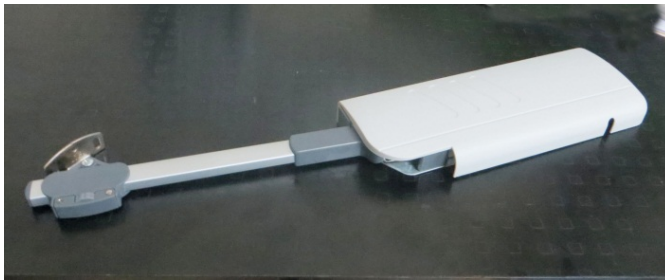

SFD-027 SOFT DOWN STAY-- LIGHT DUTY, & HEAVY DUTY

material = electrolytic plate + plastic + aluminium + iron

cabinet deep = >240 mm

maximum weight = 6 kg PER PCS

DOOR SIZE

LIGHT TYPE		HEAVY TYPE	
1 PCS	2 PCS	1 PCS	2 PCS
400~700X400 MM	900~1200X400 MM	700~~900X400MM	1200~1600X400 MM