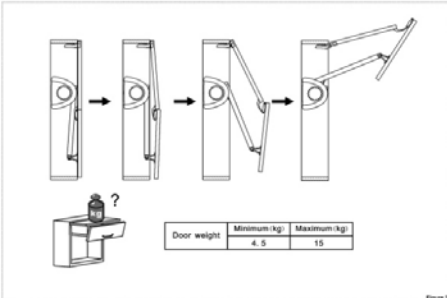

Figure 1

Figure 2