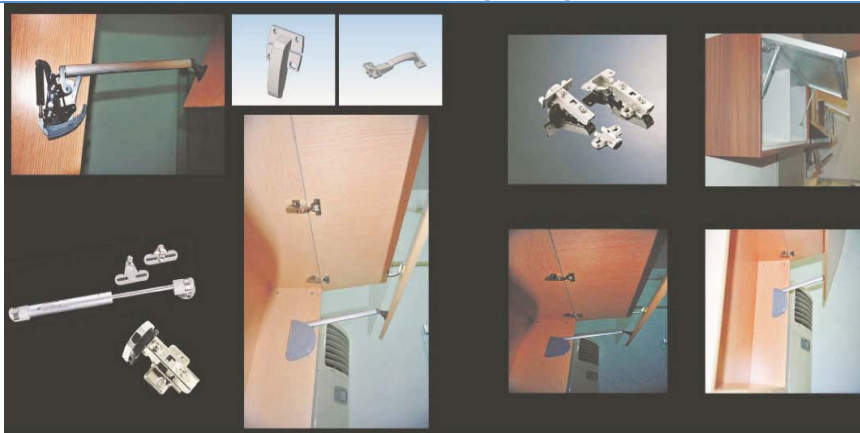

SFD 024

SFD-024 DOUBLE DOOR SOFT DORN STAY

Door height	D	H	K	T	V	
550	105*	18	320	550	58	321.5
600	105*	18	320	600	58	348
650	105*	68	370	650	58	370
720	105*	78	380	720	58	404