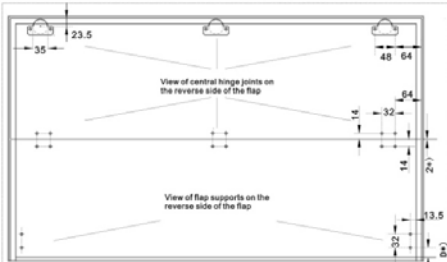

SFD 024

SFD-024 DOUBLE DOOR SOFT DORN STAY