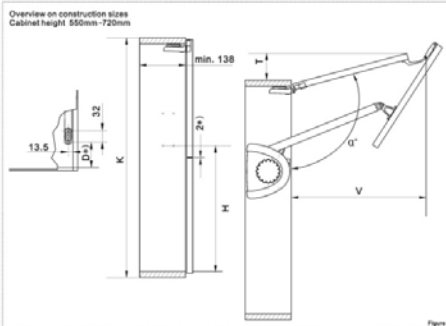

Figure 3

Door height	D	H	K	T	V	
550	105*	18	320	550	58	321.5
600	105*	18	320	600	58	348
650	105*	68	370	650	58	370
720	105*	78	380	720	58	404