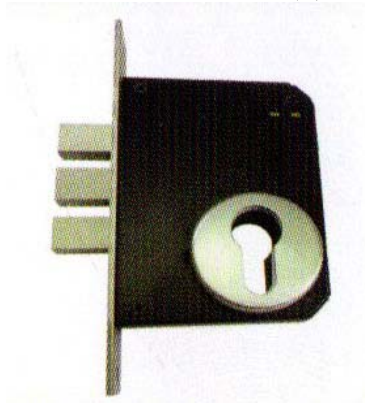

**PLB-001 LOCK BODY
PLATE-STAINLESS STEEL
BOLT, LATCH & SQUARE
HOLE BRASS**

AB,SS,CP

60 X 85 MM
pkg =12 PCS

**PLB-004 LOCK BODY
PLATE -STAINLESS STEEL BOLT
& BRASS**

Finish -SS

45 MM
pkg = 12 PCS
50 CR PKG

**PLB-004 LOCK BODY
PLATE -STAINLESS STEEL BOLT
& BRASS (i)**

Finish -SS

45
MM
pkg = 12 PCS

**PLB-005 LOCK BODY
WITH KEY HOLE (I)**

Finish -SS

pkg = 12 PCS

**PLB-006 LOCK BODY
FOR ALUMINUM DOOR**

**PLATE-STAINLESS STEEL
LATCH ,BOLT & BRASS**