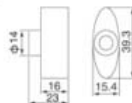

Each cylinder 5 brass key individually use
1 group= 40 pin cylinder (including 3 master key) &
(grand master key available –
grand master key
use: for hotels, hospitals, schools etc.....