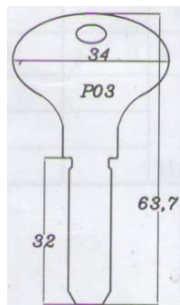

PPC-705 BRASS PIN CYLINDER NORMAL KEY (HIGH QUALITY)

X-08

Each cylinder 5 brass key individually use
1 group= 40 pin cylinder (including 3 master key) &
(grand master key available –
grand master key
use: for hotels, hospitals, schools etc.....